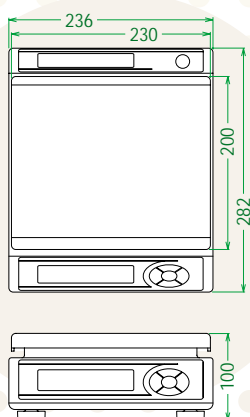

A Versatile Scale with a Compact Body

Dual Display Model

A Simple Scale with Broad Application

Features

Compact & Versatile

The iPC is a portable scale with a compact design. It allows users to measure weights of items from 1 g to 30 kg.

Large Display Panel

The LCD panel is large and positioned at an angle for easy viewing to prevent misreading. A dual display (front and back) model is also available on order.

Specifications

	<Small>		<Large>	
Platter size	230 x 200 mm		280 x 293 mm	
Capacity and minimum graduation	Approval type	Non approval type	Approval type	Non approval type
	3 kg/ 1 g (0 ~ 1.5 kg), 2 g (1.5 ~ 3 kg)	3 kg/1 g	15 kg/ 5 g (0 ~ 7.5 kg), 10 g (7.5 ~ 15 kg)	15 kg/5 g
Weighing method	6 kg/ 2 g (0 ~ 3 kg), 5 g (3 ~ 6 kg)	6 kg/2 g	30 kg/ 10 g (0 ~ 15 kg), 20 g (15 ~ 30 kg)	30 kg/10 g
	Electric resistance method			
LCD panel	Six digits (7-segment), character height 25 mm			
Display information	6-digit weight, battery indicator, decimal point, net weight indicator, stability indicator, minus sign, and unit of measurement			
Net weight measurement	Subtraction of tare weight by key input			
Power	Dry Cell 2 pieces (can be operated for 500 hours with alkaline dry D-Type batteries) or AC Adaptor (No Dry Cell and/or AC adaptor are included in the shipment) Auto Power Off function (can be set to 60 min., 20 min., or off)			
Operational temperature	-5 °C ~ 40 °C			
Outer dimensions (W x D x H)	236 x 282 x 100 mm		286 x 363 x 102 mm	
Weight	2.0 kg (excluding batteries)		3.2 kg (excluding batteries)	
Approvals	OIML, CE conformity for approval type			

Dimensions

unit: mm

iPC (Small)

iPC (Large)

ISHIDA CO., LTD.

44 SANNO-CHO, SHOGOIN, SAKYO-KU
KYOTO, 606-8392 JAPAN
PHONE : 81-75-771-4141
FACSIMILE: 81-75-751-1634
URL: <http://www.ishidajapan.com>

Specifications subject to change without notice