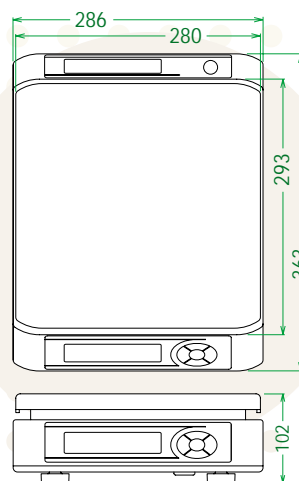

A Versatile Scale with a Compact Body

Dual Display Model

A Simple Scale with Broad Application

Features

Compact & Versatile

The iPC is a portable scale with a compact design. It allows users to measure weights of items from 1 g to 30 kg.

Large Display Panel

The LCD panel is large and positioned at an angle for easy viewing to prevent misreading. A dual display (front and back) model is also available on order.

Specifications

	<Small>		<Large>	
Platter size	230 x 200 mm		280 x 293 mm	
Capacity and minimum graduation	Approval type	Non approval type	Approval type	Non approval type
	3 kg/ 1 g (0 ~ 1.5 kg), 2 g (1.5 ~ 3 kg)	3 kg/1 g	15 kg/ 5 g (0 ~ 7.5 kg), 10 g (7.5 ~ 15 kg)	15 kg/5 g
Weighing method	6 kg/ 2 g (0 ~ 3 kg), 5 g (3 ~ 6 kg)	6 kg/2 g	30 kg/ 10 g (0 ~ 15 kg), 20 g (15 ~ 30 kg)	30 kg/10 g
	Electric resistance method			
LCD panel	Six digits (7-segment), character height 25 mm			
Display information	6-digit weight, battery indicator, decimal point, net weight indicator, stability indicator, minus sign, and unit of measurement			
Net weight measurement	Subtraction of tare weight by key input			
Power	Dry Cell 2 pieces (can be operated for 500 hours with alkaline dry D-Type batteries) or AC Adaptor (No Dry Cell and/or AC adaptor are included in the shipment) Auto Power Off function (can be set to 60 min., 20 min., or off)			
Operational temperature	-5 °C ~ 40 °C			
Outer dimensions (W x D x H)	236 x 282 x 100 mm		286 x 363 x 102 mm	
Weight	2.0 kg (excluding batteries)		3.2 kg (excluding batteries)	
Approvals	OIML, CE conformity for approval type			

Dimensions

unit: mm

iPC (Small)

iPC (Large)

ISHIDA CO., LTD.

44 SANNO-CHO, SHOGOIN, SAKYO-KU
KYOTO, 606-8392 JAPAN
PHONE : 81-75-771-4141
FACSIMILE: 81-75-751-1634
URL: <http://www.ishidajapan.com>

Specifications subject to change without notice